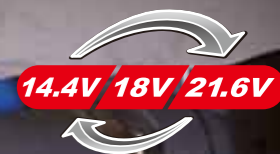

**Cordless LED Flashlight
EY37C4
Cordless Wireless Speaker
EY37C5**