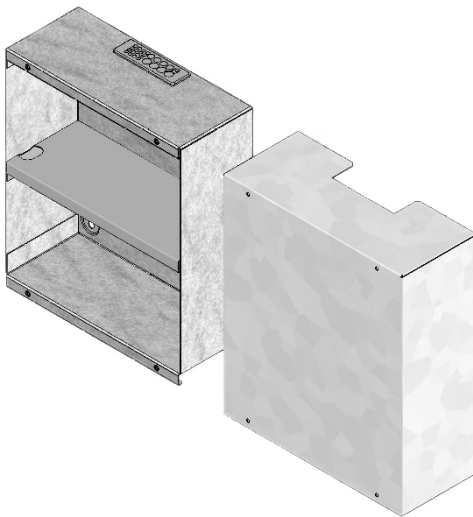

5014

Cabinet for batteries

Features

- › Metal cabinet intended for external CIE batteries
- › Designed for two 60-65 Ah batteries
- › Cable entry (grommet) on top of the cabinet
- › For wall mounting

General

- › Space for two 12 V batteries

Order number

- › 5014 - Cabinet for 60 Ah batteries

Related products

- › 5000 - EBL512 G3
- › 5001 - EBL512 G3
- › 4466 - External power supply

13 kg

420 x 487 x 175 mm

-5 TO +40 °C