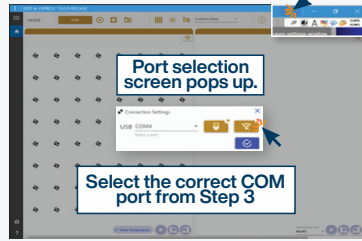

Panasonic Grid-Eye Evaluation Kit PAN-9520 EVB & Grid-Eye Shield How to set up the Evaluation Kit

PC Application

1 Download and install the "GridAI Express" software from following [link](#) or from our [homepage](#).

GridEye Eval Kit 1/1

Name	Size	Version	OS	Language
GridEye Eval Kit - Software	10.0 MB	1.0.0	Windows	English

For the included driver installation, local admin rights could be necessary

2 Attach the mini-USB connector from the kit to the USB port on your PC

3 Check if the Kit is connected the COM Port for the USB Serial Device

- Open "Device Manager" application
- Click on "Network adapters" / "Ports (COM & LPT)"
- Search for "USB Serial Device" and note the COM port Number - in this Example "COM4"

*In case you find several ports, please note all
** In case you cannot find any "USB Serial Device", check out our FAQ (IR Thermophile array sensor - Grid-EYE | Panasonic Industry Europe GmbH)

4 Open the "Grid AI Express" application

5 Please click "Connection setting window" on the upper right corner.

6 Demonstration of Grid-Eye detection

Please swipe your hand slowly from left to right above the Grid-Eye sensor.

The Grid-Eye sensor will detect your hand and you can see the interpolation of the raw data on the right window.

7 Refer to the user manual for more detailed information and instructions

Webserver (View on Smartphone)

You can also connect the Grid Eye Kit with your PC/smartphone via WiFi and open the application in your browser of choice.

To do so please connect to **Grid-Eye LIVE wireless network** (without disconnecting the USB connector from your PC).

Insert the following security key: **123456789**

Grid-Eye on the browser:

After connecting, insert the following IP address on your browser: **192.168.4.1**