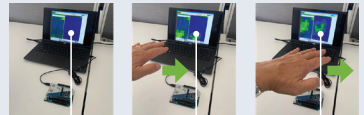

*In case you find several ports, please note all
** In case you cannot find any "USB Serial Device", check out our FAQ (IR Thermophile array sensor - Grid-EYE | Panasonic Industry Europe GmbH)

4 Open the "Grid AI Express" application

5 Please click "Connection setting window" on the upper right corner.

6 Demonstration of Grid-Eye detection

Please swipe your hand slowly from left to right above the Grid-Eye sensor.

The Grid-Eye sensor will detect your hand and you can see the interpolation of the raw data on the right window.