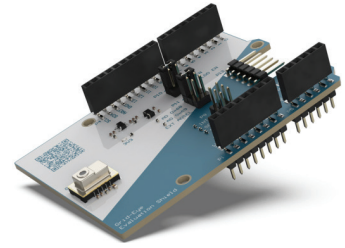

Panasonic Grid-Eye Evaluation Kit PAN-9520 EVB & Grid-Eye Shield How to set up the Evaluation Kit

PC Application

1 Download and install the "GridAI Express" software from following [link](#) or from our [homepage](#).

GridEye Eval Kit 1/1

Name	Size	Version	OS	Language
GridEye Eval Kit - Software	10.0 MB	1.0.0	Windows	English

For the included driver installation, local admin rights could be necessary

2 Attach the mini-USB connector from the kit to the USB port on your PC

5 Please click "Connection setting window" on the upper right corner.

6 Demonstration of Grid-Eye detection

Please swipe your hand slowly from left to right above the Grid-Eye sensor.

The Grid-Eye sensor will detect your hand and you can see the interpolation of the raw data on the right window.