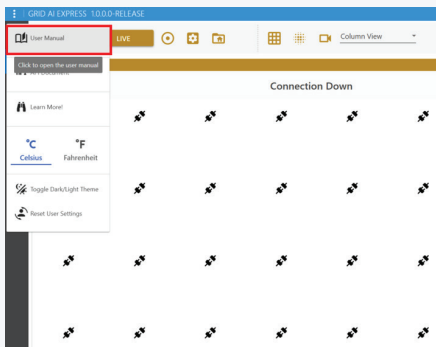

Panasonic Grid-Eye Evaluation Kit PAN-9520 EVB & Grid-Eye Shield How to set up the Evaluation Kit

PC Application

1 Download and install the "GridAI Express" software from following [link](#) or from our [homepage](#).

GridEye Eval Kit 1/1

Name	Size	Version	OS	Language
GridEye Eval Kit - Software	10.0 MB	1.0.0	Windows	English

For the included driver installation, local admin rights could be necessary

2 Attach the mini-USB connector from the kit to the USB port on your PC

3 Check if the Kit is connected the COM Port for the USB Serial Device

- Open "Device Manager" application
- Click on "Network adapters" / "Ports (COM & LPT)"
- Search for "USB Serial Device" and note the COM port Number - in this Example "COM4"

*In case you find several ports, please note all
** In case you cannot find any "USB Serial Device", check out our FAQ (IR Thermophile array sensor - Grid-EYE | Panasonic Industry Europe GmbH)

4 Open the "Grid AI Express" application

5 Please click "Connection setting window" on the upper right corner.

6 Demonstration of Grid-Eye detection

Please swipe your hand slowly from left to right above the Grid-Eye sensor.

The Grid-Eye sensor will detect your hand and you can see the interpolation of the raw data on the right window.

7 Refer to the user manual for more detailed information and instructions

Webserver (View on Smartphone)

You can also connect the Grid Eye Kit with your PC/smartphone via WiFi and open the application in your browser of choice.

To do so please connect to **Grid-Eye LIVE wireless network** (without disconnecting the USB connector from your PC).

Insert the following security key: **123456789**

Grid-Eye on the browser:

After connecting, insert the following IP address on your browser: **192.168.4.1**