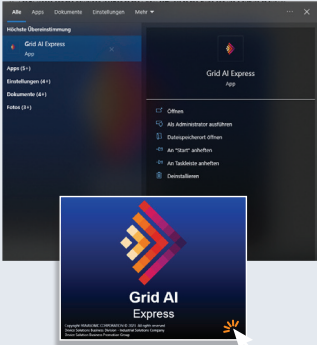

5 Please click "Connection setting window" on the upper right corner.