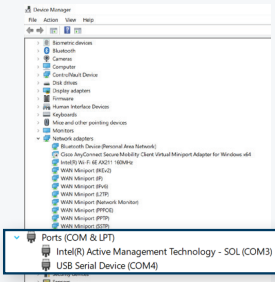

GridEye Eval Kit 1/1

Name	Size	Version	OS	Language
GridEye Eval Kit - Software	10.0 MB	1.0.0	Windows	English

For the included driver installation, local admin rights could be necessary

2 Attach the mini-USB connector from the kit to the USB port on your PC

3 Check if the Kit is connected the COM Port for the USB Serial Device

- Open "Device Manager" application
- Click on "Network adapters" / "Ports (COM & LPT)"
- Search for "USB Serial Device" and note the COM port Number - in this Example "COM4"