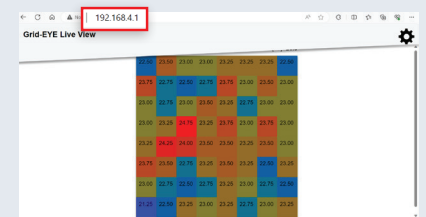

Grid-Eye on the browser:

After connecting, insert the following IP address on your browser: **192.168.4.1**