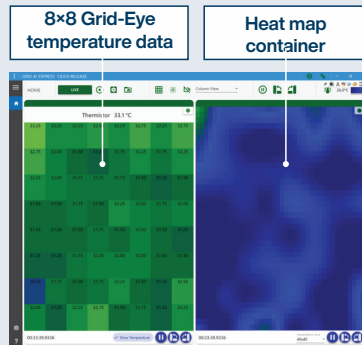

*In case you find several ports, please note all
** In case you cannot find any "USB Serial Device", check out our FAQ (IR Thermophile array sensor - Grid-EYE | Panasonic Industry Europe GmbH)

4 Open the "Grid AI Express" application

5 Please click "Connection setting window" on the upper right corner.

6 Demonstration of Grid-Eye detection

Please swipe your hand slowly from left to right above the Grid-Eye sensor.

The Grid-Eye sensor will detect your hand and you can see the interpolation of the raw data on the right window.