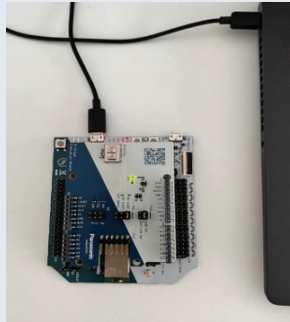

Panasonic Grid-Eye Evaluation Kit PAN-9520 EVB & Grid-Eye Shield How to set up the Evaluation Kit

PC Application

1 Download and install the "GridAI Express" software from following [link](#) or from our [homepage](#).

GridEye Eval Kit 1/1

Name	Size	Version	OS	Language
GridEye Eval Kit - Software	10.0 MB	1.0.0	Windows	English

For the included driver installation, local admin rights could be necessary

2 Attach the mini-USB connector from the kit to the USB port on your PC

5 Please click "Connection setting window" on the upper right corner.

6 Demonstration of Grid-Eye detection

Please swipe your hand slowly from left to right above the Grid-Eye sensor.

The Grid-Eye sensor will detect your hand and you can see the interpolation of the raw data on the right window.