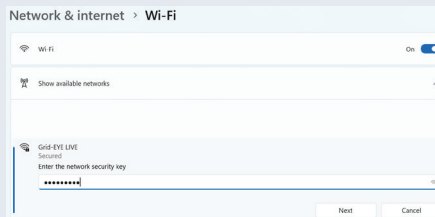

5 Please click "Connection setting window" on the upper right corner.

6 Demonstration of Grid-Eye detection

Please swipe your hand slowly from left to right above the Grid-Eye sensor.

The Grid-Eye sensor will detect your hand and you can see the interpolation of the raw data on the right window.

7 Refer to the user manual for more detailed information and instructions

Webserver (View on Smartphone)

You can also connect the Grid Eye Kit with your PC/smartphone via WiFi and open the application in your browser of choice.

To do so please connect to **Grid-Eye LIVE wireless network** (without disconnecting the USB connector from your PC).

Insert the following security key: **123456789**

Grid-Eye on the browser:

After connecting, insert the following IP address on your browser: **192.168.4.1**