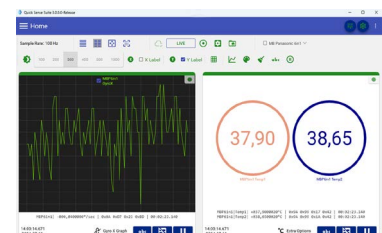

Want to learn more?

Email: 6dofsensor@eu.panasonic.com

URL: [6DoF inertial sensor (panasonic.eu)](https://panasonic.eu)