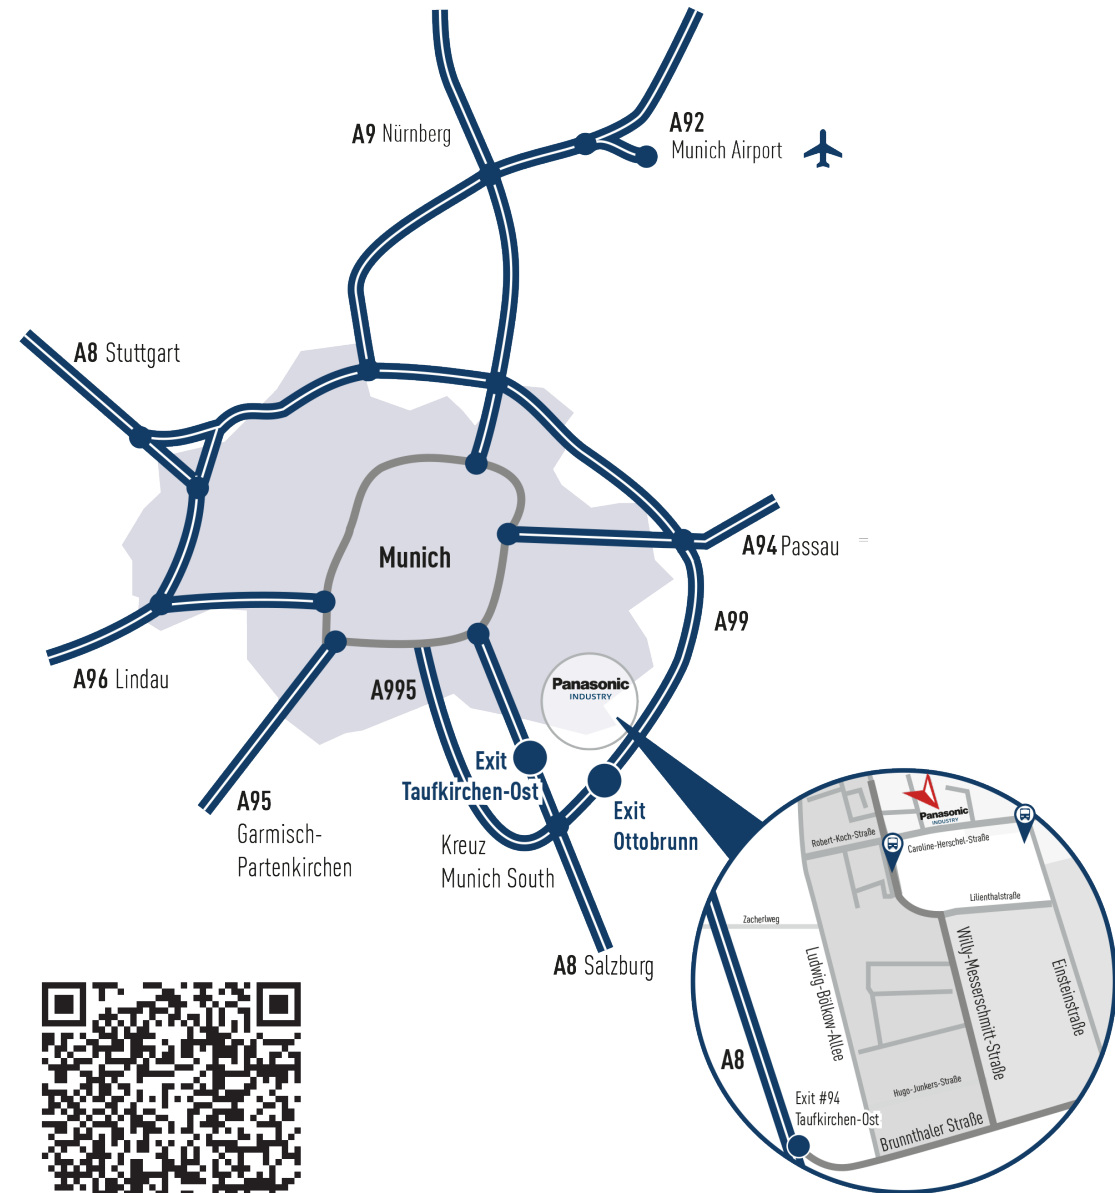

## Directions to the Panasonic Campus

### From the A8 Salzburg

Follow the highway A8 towards Salzburg and take the exit **#94-Taufkirchen-Ost**. Panasonic is only a few minutes away from the exit, please see magnifying glass for more details. Please use our visitor parking lots or parking in the area.

### With public transportation

Take any S-Bahn to Munich east (Ostbahnhof) and switch then to the express bus **#213**. Please exit at the stop **Taufkirchen Lilienthalstraße**.  
Take the S-Bahn S8 or S1 from the airport to the city towards Munich East (Ostbahnhof). Continue your travel with the express bus **#213** as mentioned above.

### From Munich Airport

Follow the A92 highway towards Munich and change to the A9 towards Salzburg / Munich. Then switch to the A99 towards Salzburg / Innsbruck / Messe / ICM and take exit **#20-Ottobrunn**. Panasonic is only a few minutes away from the highway.